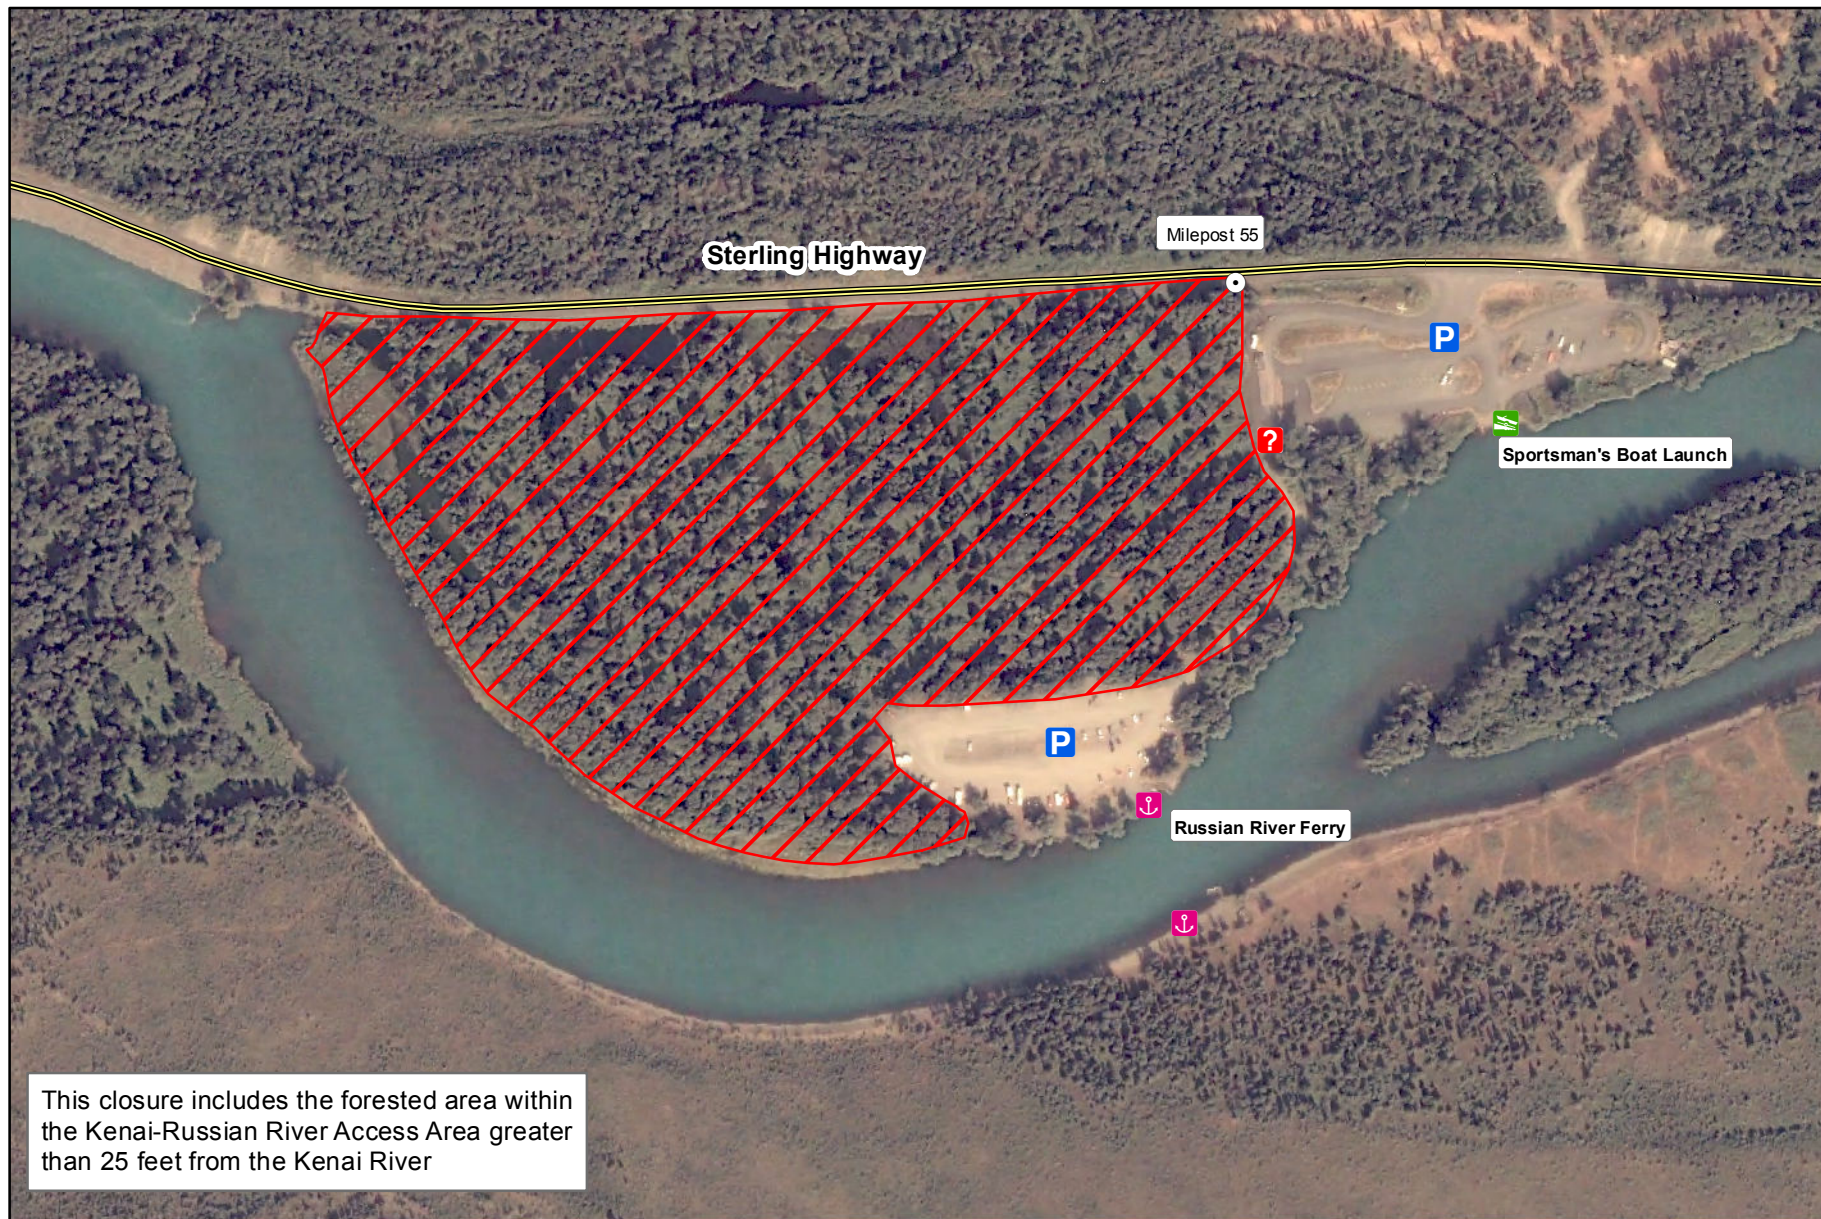

U.S. Fish & Wildlife Service

Kenai National Wildlife Refuge

Soldotna, Alaska

Russian River Ferry Forested Area Closure - 2011

Scale: